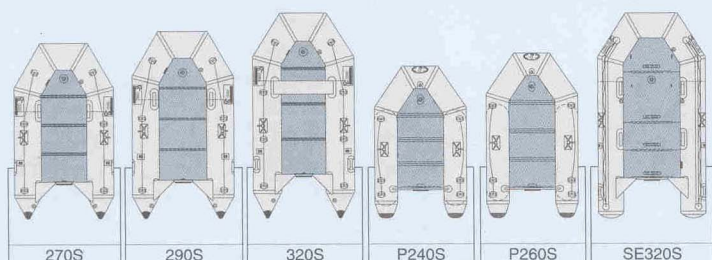

* Plastic floorboard : optional item (Page : 87)

The mid-sized SEABON makes a great multi-purpose sport boat.

A resilient inflatable keel deepens its underwater shape, providing superb boat handling and permits the craft to easily reach planing speeds using smaller outboard motors. Its wide beams and square bow configuration allow maximum interior space for passengers and equipment.

The SEABON is loaded with features at a price you can afford.

MODEL	270S	290S	320S	P240S	P260S	SE320S
LENGTH	270	290	320	240	260	320
INSIDE LENGTH	173	190	214	158	178	221
WIDTH	153	160	162	141	141	165
INSIDE WIDTH	69	76	76	71	71	87
TUBE DIAMETER	42	42	43	35	35	39
MAX.HP	10	15	15	4	8	15
NO. OF AIR CHAMBERS	3+1	3+1	3+1	3+1	3+1	3+1
MAX. PAYLOAD	430kg	475kg	540kg	375kg	400kg	540kg
MAX. PERSONS	3.5	4	4.5	2	3	4.5
WEIGHT	50kg	55kg	60kg	31kg	34kg	55kg

**P240S**

LENGTH	240	MAX.HP	4
INSIDE LENGTH	158	NO. OF AIR CHAMBERS	3+1
WIDTH	141	MAX. PAYLOAD	375kg
INSIDE WIDTH	71	MAX. PERSONS	2
TUBE DIAMETER	35	WEIGHT	31kg

**P260S**

LENGTH	260	MAX.HP	8
INSIDE LENGTH	178	NO. OF AIR CHAMBERS	3+1
WIDTH	141	MAX. PAYLOAD	400kg
INSIDE WIDTH	71	MAX. PERSONS	3
TUBE DIAMETER	35	WEIGHT	34kg

**290S**

LENGTH	290	MAX.HP	15
INSIDE LENGTH	190	NO. OF AIR CHAMBERS	3+1
WIDTH	160	MAX. PAYLOAD	475kg
INSIDE WIDTH	76	MAX. PERSONS	4
TUBE DIAMETER	42	WEIGHT	55kg

**SE320S**

LENGTH	320	MAX.HP	15
INSIDE LENGTH	221	NO. OF AIR CHAMBERS	3+1
WIDTH	165	MAX. PAYLOAD	540kg
INSIDE WIDTH	87	MAX. PERSONS	4.5
TUBE DIAMETER	39	WEIGHT	55kg