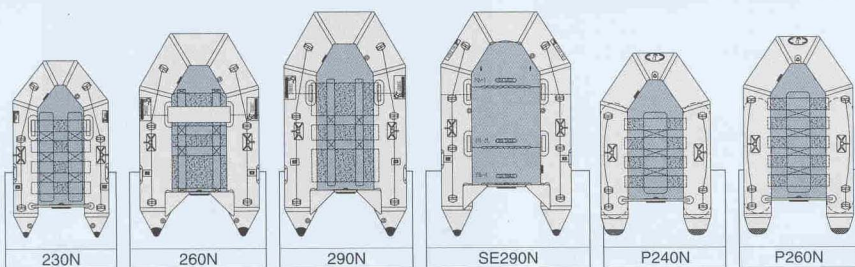

# NEPLUS

We designed this practical boat for the active family. NEPLUS' Roll-up floor system allows the craft to be deflated and rolled up without removing the floor, for quick and easy storage. Its convenient rolled up storage configuration makes the NEPLUS a highly portable boat that fits easily in campers, car trunks or just about anywhere. Simply unroll, inflate and go. ZEBEC's NEPLUS gets you on the water faster.

MODEL	230N	260N	290N	SE290N	P240N	P260N
LENGTH	230	260	290	290	240	240
INSIDE LENGTH	159	167	190	183	158	158
WIDTH	123	145	160	165	141	141
INSIDE WIDTH	60	61	76	87	71	71
TUBE DIAMETER	32	42	42	39	35	35
MAX.HP	4	8	10	10	4	4
NO. OF AIR CHAMBERS	3	3	3	3	3	3
MAX. PAYLOAD	370kg	400kg	470kg	450kg	375kg	375kg
MAX. PERSONS	2	3	4	4	2	2
WEIGHT	28kg	40kg	45kg	44kg	30kg	30kg

**SE290N**

LENGTH	290	MAX.HP	10
INSIDE LENGTH	183	NO. OF AIR CHAMBERS	3
WIDTH	165	MAX. PAYLOAD	450kg
INSIDE WIDTH	87	MAX. PERSONS	4
TUBE DIAMETER	39	WEIGHT	44kg

\* SE Model : with plastic floorboard

**P260N**

LENGTH	260	MAX.HP	6
INSIDE LENGTH	178	NO. OF AIR CHAMBERS	3
WIDTH	141	MAX. PAYLOAD	400kg
INSIDE WIDTH	71	MAX. PERSONS	3
TUBE DIAMETER	35	WEIGHT	35kg