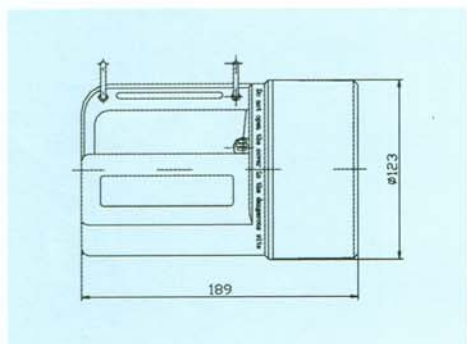

### 手提防爆灯 PORTABLE EXPLOSION-PROOF LIGHT

4DCB

船用消防系列  
Marine Fire-fighting

- \* 适用于爆炸性气体环境中作局部照明和应急照明。也可用于上述环境的巡视和检修。可广泛应用于船舶、海关、码头、机场、公安、消防等场所，具有强度高、光照远、寿命长、安全可靠、防湿强和聚碳酸脂外壳防腐能力等强等优点。
- \* 符合GB3936.1-2000爆炸性气体环境用电气设备 第1部份：通用要求；GB3836.3-2000爆炸性气体环境用电气设备第3部份：增安型“e”；1974年SOLAS 公约2000修正案《国际消防安全系统规则》。
- \* It is applicable for emergency lighting and partial lighting, and for patrolling and inspecting as well in the explosive gas surrounding. It is widely used in many places such as ships, customs, seaports, airports, public security and firefighting, featured with high intensity, far lighting range, long working life, reliable, and damp proof, it is also corrosion-proof thanks to it's polycarbonate casing.
- \* It is conformed to the Rules for Electrical Equipment Operated in Explosive Gas of GB 3836. 1-2000, part I: General Requirements; the Rules for Electrical Equipment Operated in Explosive Gas of GB 3836, 3-2000, part III: Increased safety “e”; FSS.